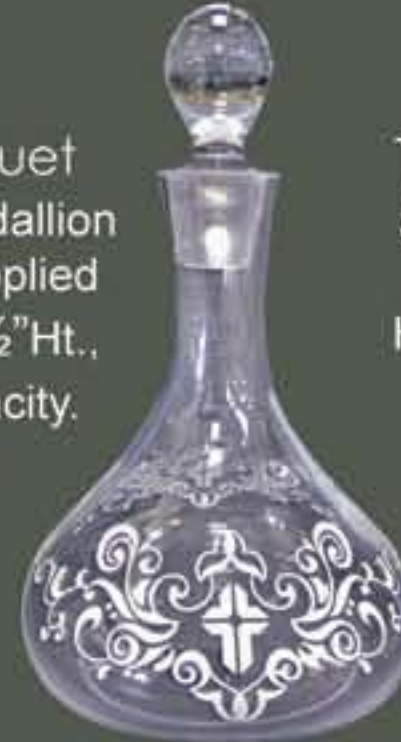

The Lily Decanter
Sandblasted lilies and
the symbol of the
Holy Trinity around the
base. With lid
and handle. 10"Ht.,
20 oz. capacity.
#547 $150