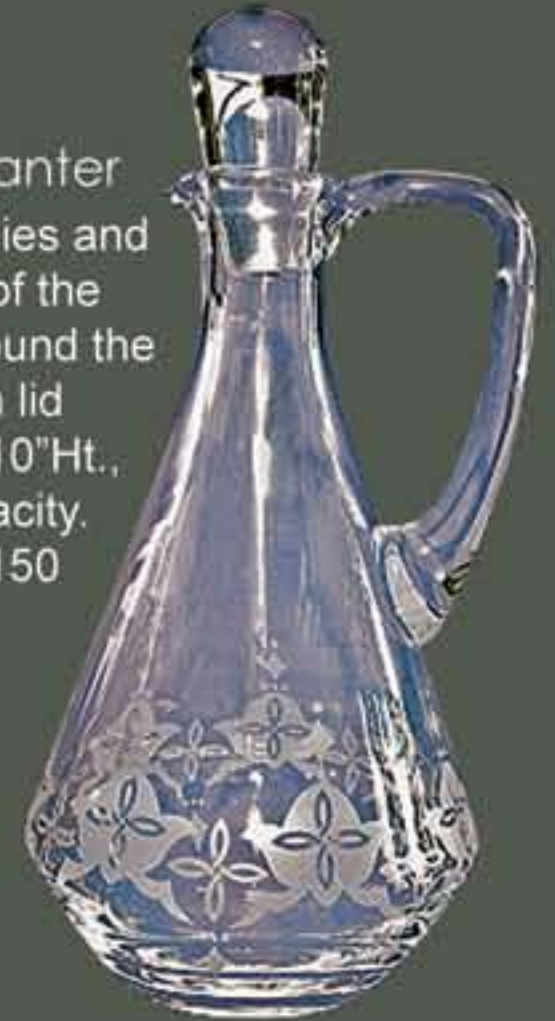

The Fleur De Lis Cruet
Sandblasted design of the Fleur
De Lis and a cross around the base.
6 3/4"Ht., 5" maximum width.
14 oz. capacity. No lid.
#549 $95

The Capistrano Cruet
Baroque inspired medallion
and cross design applied
with white decal. 8 1/2"Ht.,
5 1/2"W, 18 oz. capacity.
#546 $125

The Lily Decanter
Sandblasted lilies and
the symbol of the
Holy Trinity around the
base. With lid
and handle. 10"Ht.,
20 oz. capacity.
#547 $150

The Veritas Polska SIGNATURE GLASS COLLECTION
MOUTH BLOWN HAND BLOWN AND HAND MADE

The Olive Leaves Water Carafe
and Glass Set

White decal of olive leaves.
Jar height, 6 3/4", 7"Ht.,
with drinking glass lid.
3 1/4"Ht. 20 oz. capacity.
#544 $120

(side view)

A great gift for
your favorite priest
or pastor!

Wine and Water Cruets
Sandblasted water design on one, grape and vine leaf
on the other. 8 1/2"Ht., 3 3/4" max width, 9 oz. capacity.
#571 $250 pr Crystal #524 $75 tray

The Abbey Vineyard Flagon

Sandblasted design of
an Abbey Vineyard on a hill.
9 1/2"Ht., 20 oz. capacity.
#548 $150

Crystal Flagons

Starburst design
6"Ht., 8 oz. capacity.
#559 $95

Grape and Vine Leaf
design. 7"Ht., 24 oz. capacity.
#558 $150

Lavabo Sets - Flagon & Bowl
#560/526 $225 #560/525 $200

Floral and Cross Design
5"Ht., 16 oz. capacity.
#560 $100

Grape and Vine Leaf
design. 2 1/4"Ht., 5 3/4"Dm.
#525 $100

Pinwheel and Cross design
3"Ht., 7"Dm, Base 3 5/8"Dm
#526 $125

(Note that size and capacity for each piece may vary.)

Crystal
Decanters

Pinwheel design
with handle.
16"Ht., 36 oz.
capacity.
#557 $250

Grape and Vine
Leaf design.
16"Ht. 36 oz.
capacity.
#556 $250

Prices subject to change without notice.

Mouth Blown
Hand Blown
and Hand Cut
Crystal