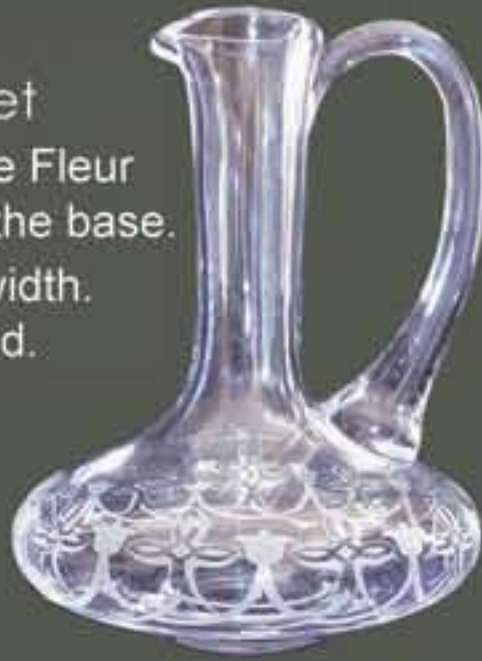

The Fleur De Lis Cruet
Sandblasted design of the Fleur
De Lis and a cross around the base.
6 3/4"Ht., 5" maximum width.
14 oz. capacity. No lid.
#549 $95

The Capistrano Cruet
Baroque inspired medallion
and cross design applied
with white decal. 8 1/2"Ht.,
5 1/2"W, 18 oz. capacity.
#546 $125